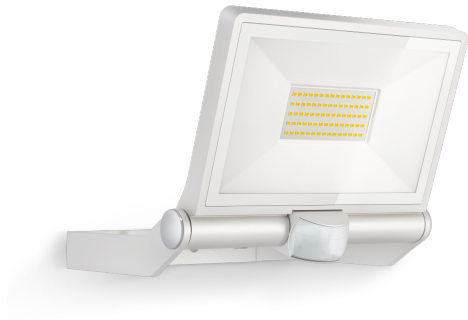

Sensor-switched LED floodlight

XLED ONE XL S

white

EAN 4007841 065270

Article number 065270

Dimension Drawing